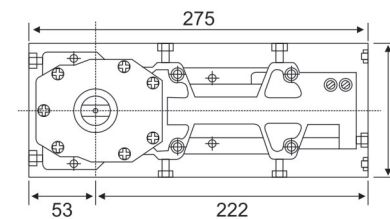

Dimension of appearance