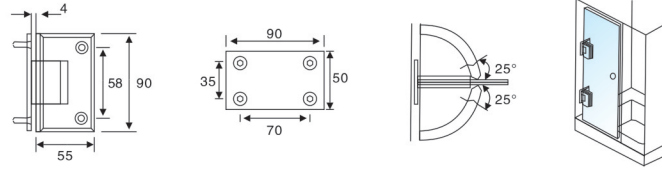

Beveled rounded 90° single side bathroom glass clamp
Finish: Polish, Satin, Gold, Black
Material: Refined Stainless steel304/316, Zinc alloy, Brass
Available for: 8-12mm toughened glass
Dimension of appearance