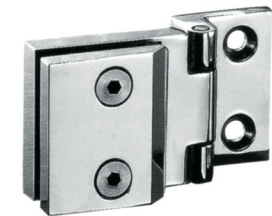

180° bathroom glass clamp

Finish: Polish, Satin, Gold, Black
Material: Stainless steel, Zinc alloy, Brass
Available for: 8-12mm toughened glass
Dimension of appearance

HF-871