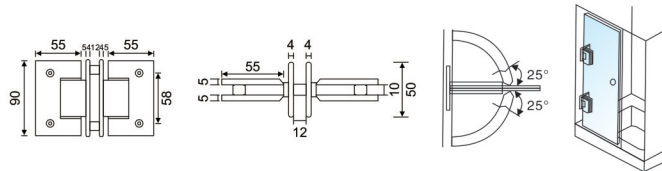

Square cross bathroom glass clamp
Finish: Polish, Satin, Gold, Black
Material: Refined Stainless steel304/316, Zinc alloy, Brass
Available for: 8-12mm toughened glass
Dimension of appearance

HF-11/90/PSS/HYD