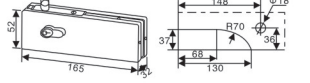

Dimension of appearance

HF-50S/CL
Door Centre Lock Patch

Door thickness: 10-12mm toughened glass
Material: SS304, Aluminum alloy
Finish: Polish, Satin, Gold, Black

Dimension of appearance

HF-50S/R
Door End Corner Patch