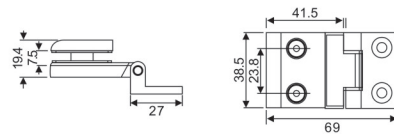

90° bathroom glass clamp

Finish: Polish, Satin, Gold, Black
Material: Stainless steel, Zinc alloy, Brass
Available for: 8-12mm toughened glass
Dimension of appearance

HF-872