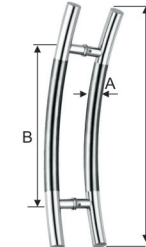

Size parameters

A	φ19	φ19	φ19	φ25	φ25	φ25
B	400	450	600	400	450	600

HF-233

Materials: SS316, SS304, SS201
Finish: Polish, Satin, Titanium
Pipe diameter = A, Hole distance = B, Length = C

Size parameters

A	φ32	φ32
B	305	400
C	450	600

HF-628

Materials: SS316, SS304, SS201
Finish: Polish, Satin, Titanium
Pipe diameter = A, Hole distance = B, Length = C

Size parameters

A	φ32	φ32	φ32
B	305	450	600

HF-334

Materials: SS316, SS304, SS201
Finish: Polish, Satin, Titanium
Pipe diameter = A, Hole distance = B, Length = C