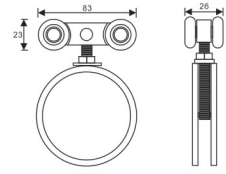

30x10 installation of square pipe with jumping-proof pillar

30x10 sectional installation of square pipe with jumping-proof pillar

SLIDING ACCESSORIES

HF-01

Glass door hanging wheel
Finish: Satin, Polish
Material: Stainless steel
Available for: All kinds of glass sliding doors
Weight bearing: 100kg/8 wheels;90kg/4 wheels