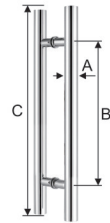

Materials: SS316, SS304, SS201
Finish: Polish, Satin, Titanium
Pipe diameter = A, Hole distance = B, Length = C

A	φ25	φ25	φ32	φ32	φ32	φ38
B	300	400	800	900	1000	1500
C	450	600	1000	1200	1500	2000