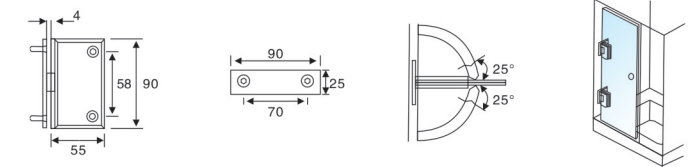

Finish: Polish, Satin, Gold, Black
Material: Refined Stainless steel304/316, Zinc alloy, Brass
Available for: 8-12mm toughened glass
Dimension of appearance

Square 90° Double side bathroom glass clamp
Finish: Polish, Satin, Gold, Black
Material: Refined Stainless steel304/316, Zinc alloy, Brass
Available for: 8-12mm toughened glass
Dimension of appearance