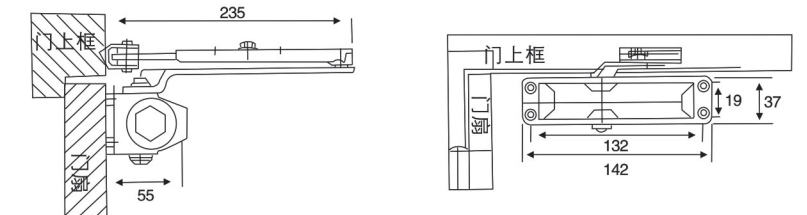

HYDRAULIC HINGE

Cement Box Size: 190x70x40mm
Door Width: 800mm/900mm
Capacity: 80KG/100KG

Interchangeable Spindle, Up to 50mm
Maximum Closing Time × 46s
Minimum Closing Time - 3s
90° HO or NHO
Max Open Degree 150°
Finish-Polish/Satin

Dimension of appearance

DOOR CLOSER & GLASS ACCESSORIES

DOOR CLOSER

Max door width: 500-1000mm
Material: Aluminium
Max door weigh: 25-45kg
Color: white/silver/black
Dimension of appearance

HF/DC

Material: Mirror/Satin
Finishing: SS304/SS316
Available for:dorma style