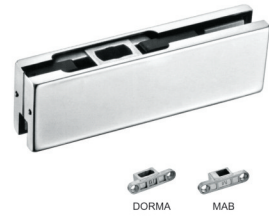

PATCH FITTINGS & ACCESSORIES

Door thickness: 10-12mm toughened glass
Material: SS304, Aluminum alloy
Finish: Polish, Satin, Gold, Black

Dimension of appearance

HF-10
Bottom Door Patch

Door thickness: 10-12mm toughened glass
Material: SS304, Aluminum alloy
Finish: Polish, Satin, Gold, Black