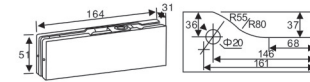

Dimension of appearance

HF-20
Top Door Pivot Patch

Door thickness: 10-12mm toughened glass
Material: SS304, Aluminum alloy
Finish: Polish, Satin, Gold, Black

Dimension of appearance

HF-30
Top Fixed Panel Pivot Patch