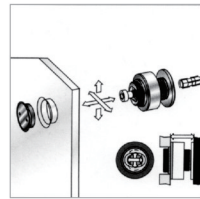

Fixed glass and wall
Adjustable single point fixing CS
Adjustable, adjustable 22mm-26mm

HF-310

Bathroom Glass Door Handle
Finish: Polish, Satin
Material: Stainless steel, Brass