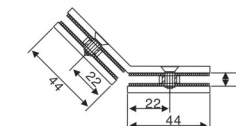

Glass partition brace 135°double

Finish: Polish, Satin, Gold, Black
Material: Zinc alloy, Stainless Steel, Brass
Available for: 8-10mm toughened glass

HF-9016