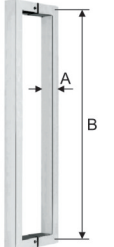

Materials: SS316, SS304, SS201
Finish: Polish, Satin, Titanium
Pipe diameter = A, Hole distance = B

Size parameters