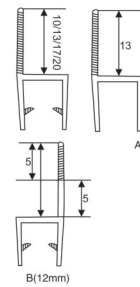

Glass door waterproof strip
For, 8, 10, 12mm glass

HF-014

Glass door waterproof strip
For, 8, 10, 12mm glass