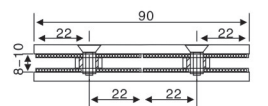

HF-9015

Glass partition brace 135°double

Finish: Polish, Satin, Gold, Black
Material: Zinc alloy, Stainless Steel, Brass
Available for: 8-10mm toughened glass

HF-9016

Glass partition brace 180°double

Finish: Polish, Satin, Gold, Black
Material: Zinc alloy, Stainless Steel, Brass
Available for: 8-10mm toughened glass