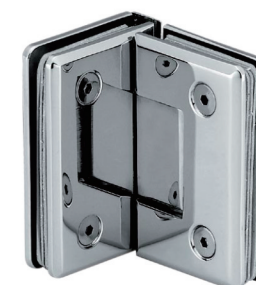

Bevel circular angle 180° bathroom glass clamp
Finish: Polish, Satin, Gold, Black
Material: Refined Stainless steel304/316, Zinc alloy, Brass
Available for: 8-12mm toughened glass
Dimension of appearance

HF-12/90