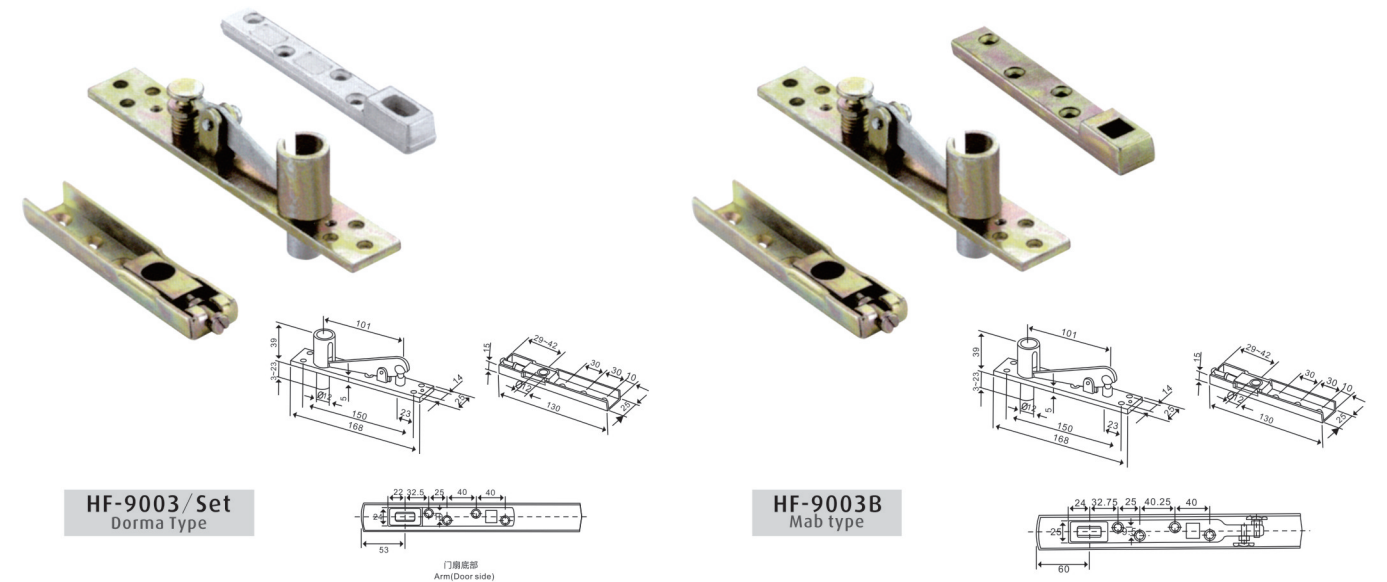

DOOR CLOSER & GLASS ACCESSORIES

HF-9003/ Set
Dorma Type

HF-9003B
Mab type

DOOR CLOSER

Max door width: 500-1000mm
Material: Aluminium
Max door weigh: 25-45kg
Color: white/silver/black
Dimension of appearance