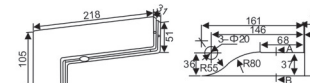

Dimension of appearance

HF-40
Over Panel Patch With Pivot

Door thickness: 10-12mm toughened glass
Material: SS304, Aluminum alloy
Finish: Polish, Satin, Gold, Black

Dimension of appearance

HF-40K
Over Panel Patch Without Pivot