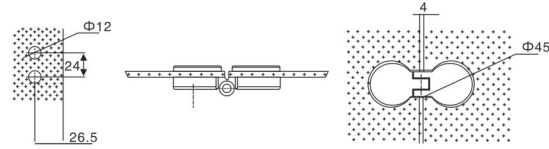

HF-871

90° bathroom glass clamp

Finish: Polish, Satin, Gold, Black
Material: Stainless steel, Zinc alloy, Brass
Available for: 8-12mm toughened glass
Dimension of appearance