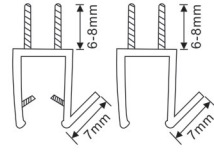

Glass door waterproof strip
For, 8, 10, 12mm glass