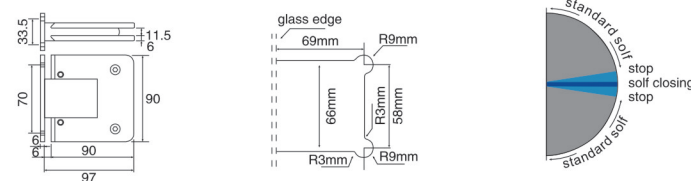

HF-11/180/PSS/HYD

Hydraulic glass clamp
Finish: Polish, Satin, Gold, Black
Material: Refined Stainless steel304/316
Available for: 8-12mm toughened glass
Dimension of appearance