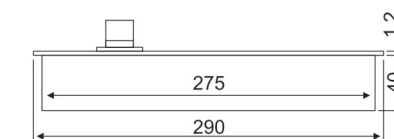

Dimension of appearance