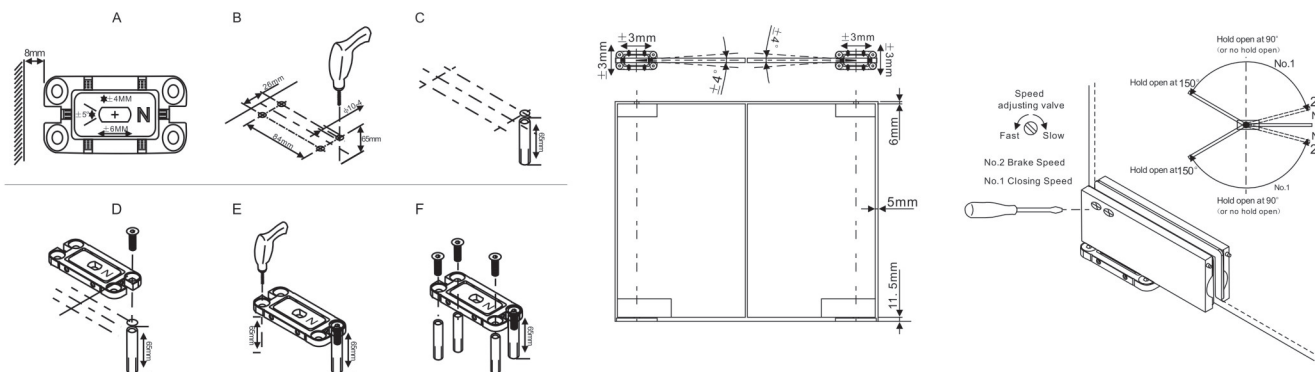

Dimension of appearance