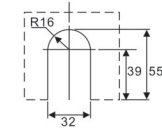

Door thickness: 10-12mm toughened glass
Material: SS304
Finish: Polish, Satin, Gold, Black
Dimension of appearance