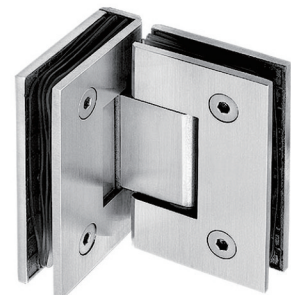

Square 180° bathroom glass clamp
Finish: Polish, Satin, Gold, Black
Material: Refined Stainless steel304/316, Zinc alloy, Brass
Available for: 8-12mm toughened glass
Dimension of appearance

HF-32/90