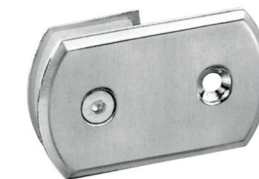

HF-154

Glass connector (135° two sides)

Finish: Polish, Satin, Gold, Black
Material: Zinc alloy, Stainless Steel, Brass
Available for: 8-10mm toughened glass

HF-157

Glass connector (180° one sides)

Finish: Polish, Satin, Gold, Black
Material: Zinc alloy, SS304, Brass
Available for: 8-10mm toughened glass