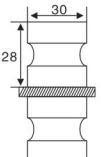

Materials: Stainless steel, Brass, Aluminum
Finish: Polish, Satin

HF-3026