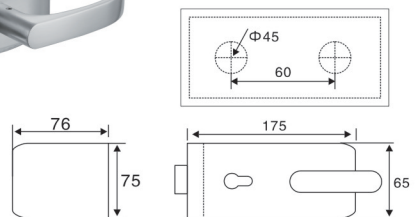

Door thickness: 10-12mm toughened glass
Material: SS304
Finish: Polish, Satin, Gold, Black
Dimension of appearance