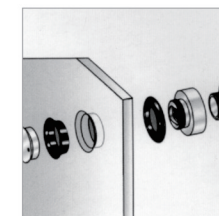

SDS-S 850/A

SDS-S 850/B

SDS-S 850/C

SDS-S 850/D

SDS-S 510/A

Fixed glass and wall
Adjustable single point fixing CS
Adjustable, adjustable 8.5-10.5mm

SDS-S 510/B

Fixed glass and wall
Adjustable single point fixing CS
Adjustable, adjustable 12.5mm-14.5mm