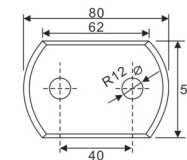

Glass connector (180° two sides)

Finish: Polish, Satin, Gold, Black
Material: Zinc alloy, SS304, Brass
Available for: 8-10mm toughened glass

HF-128