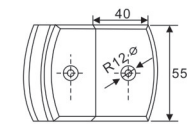

Glass connector (135° two sides)

Finish: Polish, Satin, Gold, Black
Material: Zinc alloy, Stainless Steel, Brass
Available for: 8-10mm toughened glass

HF-157