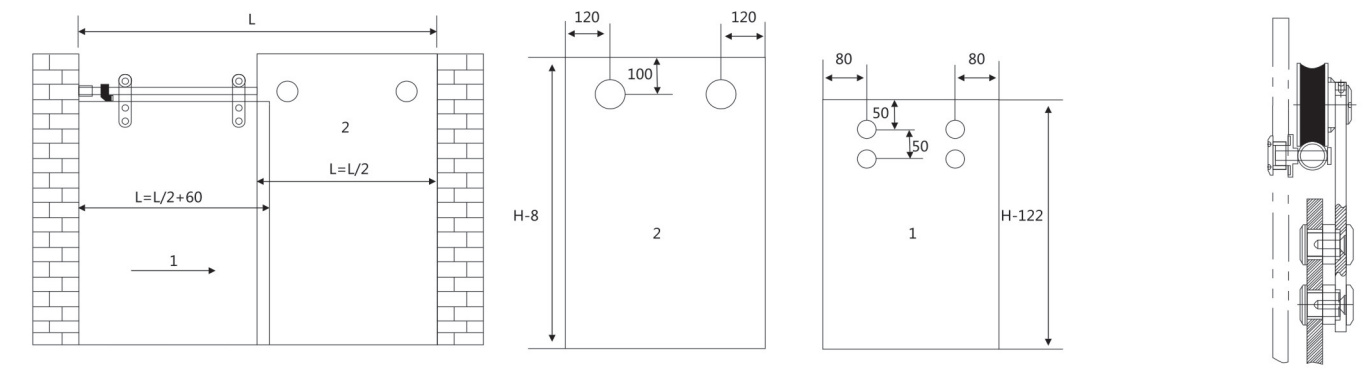

SLIDING SYSTEM

SDS-SET 02

Above application is just for reference, will be changed according to the actual scene.

SLIDING SYSTEM

SDS-MANET SET

Above application is just for reference, will be changed according to the actual scene.

30x10 installation of square pipe with jumping-proof pillar

30x10 sectional installation of square pipe with jumping-proof pillar