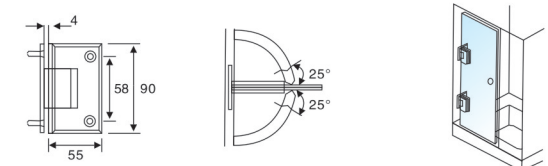

Bevel circular angle 90° Double side bathroom glass clamp
Finish: Polish, Satin, Gold, Black
Material: Refined Stainless steel304/316, Zinc alloy, Brass
Available for: 8-12mm toughened glass
Dimension of appearance