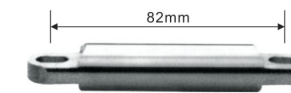

SDS-S 850/C