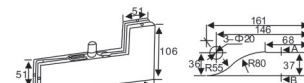

Dimension of appearance

HF-40
Over Panel Patch With Pivot

Door thickness: 10-12mm toughened glass
Material: SS304, Aluminum alloy
Finish: Polish, Satin, Gold, Black

Dimension of appearance

HF-40K
Over Panel Patch Without Pivot