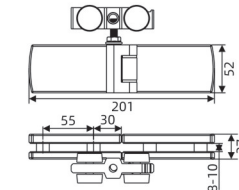

HF8700A-10

Folding hinge with pulley

HF8700A-11

Wheeled glass clip