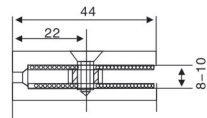

Glass partition brace 0°

Finish: Polish, Satin, Gold, Black
Material: Zinc alloy, Stainless Steel, Brass
Available for: 8-10mm toughened glass

HF-9022