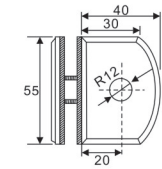

Glass connector (90° two sides)

Finish: Polish, Satin, Gold, Black
Material: Zinc alloy, Stainless Steel, Brass
Available for: 8-10mm toughened glass

HF-153