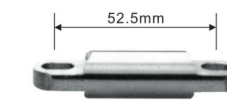

SDS-S 810

SDS-S 830

SDS-S 812

SDS-S 820

Connecting rod

Angle	Length connecting rod and in mm			
	52.5	60	85	103
A/B	A/B	A/B	A/B	A/B
90°	75.6	81	96.5	111.3
95°	60.2	65.3	80.5	94.5
100°	56.7	61.6	75.9	89.5
105°	53.4	58.2	72.1	85.3
110°	50.5	55.1	68.5	81.3
115°	47.8	51.8	65.3	77.7
120°	45.3	49.5	62.3	74.4
125°	42.8	47.1	59.5	71.4
130°	40.7	44.9	57	68.6
135°	38.7	42.8	54.7	66
180°	24.7	28.5	39.5	50