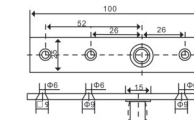

Dimension of appearance

HF-45

Door thickness: 10-12mm toughened glass
Material: SS304, Aluminum alloy
Finish: Polish, Satin, Gold, Black

Dimension of appearance

HF-9001
Bottom Door Pivot

Door thickness: 10-12mm toughened glass
Material: SS304, Aluminum alloy
Finish: Polish, Satin, Gold, Black