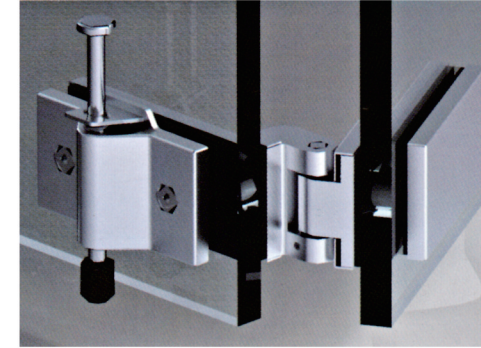

HF-020

Glass door waterproof strip
For, 8, 10, 12mm glass

HF-022-10MM

Glass door waterproof strip
For, 10mm glass

FOLDING DOOR ACCESSORIES

HF-8700-SET

HF8700A-16

Upper clip