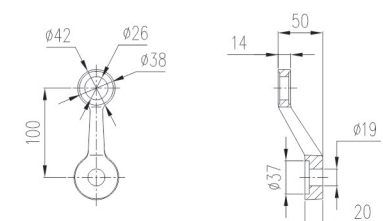

Material: Ss304/316
Finish: Pss/sss
Glass Thickness: 12-16mm