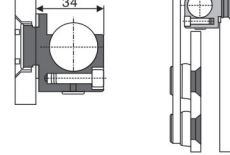

Clamp fixing for track
Material: Stainless steel
Diameter: Φ 19/ Φ 25

SDS-S 461