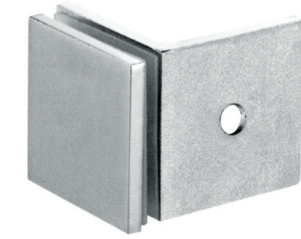

HF-9012

Glass partition brace 90°single

Finish: Polish, Satin, Gold, Black
Material: Zinc alloy, Stainless Steel, Brass
Available for: 8-10mm toughened glass