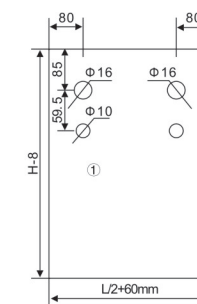

SDS-SET 01

Above application is just for reference, will be changed according to the actual scene.

30x10 installation of square pipe with jumping-proof pillar

30x10 sectional installation of square pipe with jumping-proof pillar