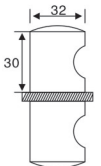

SLIDING ACCESSORIES & SPACER

SDS-S510/C

Fixed glass and wall
Adjustable single point fixing CS
Adjustable, adjustable 14mm-18mm

SDS-S510/D

Fixed glass and wall
Adjustable single point fixing CS
Adjustable, adjustable 18mm-22mm

Fixed glass and wall
Adjustable single point fixing CS
Adjustable, adjustable 22mm-26mm

Bathroom Glass Door Handle
Finish: Polish, Satin
Material: Stainless steel, Brass

B \ L	20	25	30	40	50	60	70	80	100
Φ19	20	25	30	40	50	60	70	80	100
Φ25	20	25	30	40	50	60	70	80	100
Φ30	20	25	30	40	50	60	70	80	100
Φ40	20	25	30	40	50	60	70	80	100
Φ50	20	25	30	40	50	60	70	80	100

B \ L	20	25	30	40	50	60	70	80	100
Φ19	20	25	30	40	50	60	70	80	100
Φ25	20	25	30	40	50	60	70	80	100
Φ30	20	25	30	40	50	60	70	80	100
Φ40	20	25	30	40	50	60	70	80	100
Φ50	20	25	30	40	50	60	70	80	100

Solid/Hollow		20	25	30	40	50	60	70	80	100
Φ12	22	25	30	40	50	60	70	80	100	
Φ16	20	25	30	40	50	60	70	80	100	
Φ19	20	25	30	40	50	60	70	80	100	
Φ25	20	25	30	40	50	60	70	80	100	
Φ30	20	25	30	40	50	60	70	80	100	
Φ40	20	25	30	40	50	60	70	80	100	
Φ50	20	25	30	40	50	60	70	80	100	

DOOR KNOBS

HF-3001

Materials: Stainless steel, Brass, Aluminum
Finish: Polish, Satin

Materials: Stainless steel, Brass, Aluminum
Finish: Polish, Satin

HF-3008

Materials: Stainless steel, Brass, Aluminum
Finish: Polish, Satin

HF-3003

Materials: Stainless steel, Brass, Aluminum
Finish: Polish, Satin

HF-3026

Materials: Stainless steel, Brass, Aluminum
Finish: Polish, Satin

Materials: Stainless steel, Brass, Aluminum
Finish: Polish, Satin