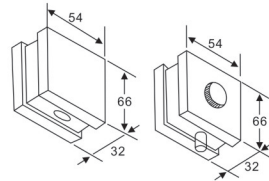

Door thickness: 10-12mm toughened glass
Material: SS304
Finish: Polish, Satin, Gold, Black
Dimension of appearance