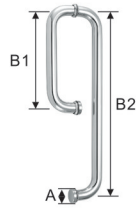

HF8700A-15

Lower guide slot

GLASS DOOR HANDLES

HF-626

Materials: SS316, SS304, SS201
Finish: Polish, Satin, Titanium
Pipe diameter = A, Hole distance = B

Size parameters

A	φ19	φ19	φ25	φ25	φ25
B1	200	200	175	200	200
B2	400	450	425	400	450