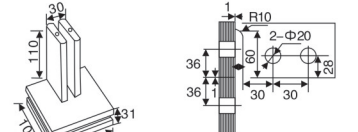

Dimension of appearance

HF-81

Door thickness: 10-12mm toughened glass
Material: SS304, Aluminum alloy
Finish: Polish, Satin, Gold, Black

Dimension of appearance
φ 14mm/17mm

HF-9002
Top Door Pivot Patch

Door thickness: 10-12mm toughened glass
Material: SS304, Aluminum alloy
Finish: Polish, Satin, Gold, Black