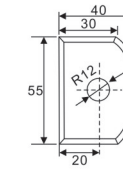

HF-9026

Glass partition brace 180°double

Finish: Polish, Satin, Gold, Black
Material: Zinc alloy, Stainless Steel, Brass
Available for: 8-10mm toughened glass

GLASS CONNECTORS

HF-151

Glass connector 0°

Finish: Polish, Satin, Gold, Black
Material: Zinc alloy, Stainless Steel, Brass
Available for: 8-10mm toughened glass