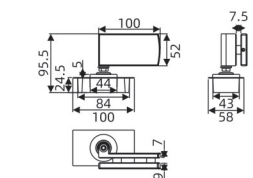

HF8700A-17

HF8700A-13

Folding hinge with pin