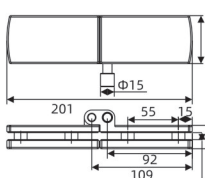

HF8700A-12

Lower guide folding hinge

Lower guide glass clamp