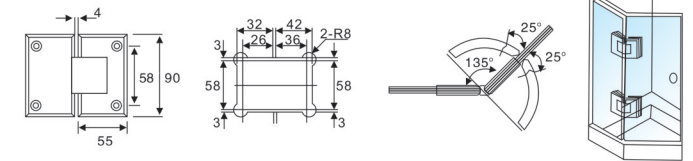

Camber 135° bathroom glass clamp
Finish: Polish, Satin, Gold, Black
Material: Refined Stainless steel304/316, Zinc alloy, Brass
Available for: 8-12mm toughened glass
Dimension of appearance

HF-12/180