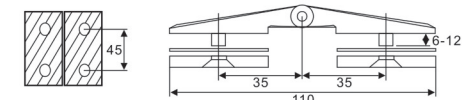

Camber 180° glass hinge
Finish: Polish, Satin, Gold, Black
Material: Refined Stainless steel, Zinc alloy, Brass
Available for: 8-12mm toughened glass
Dimension of appearance