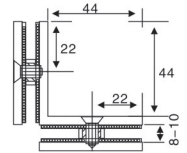

HF-9013

Glass partition brace 180°single

Finish: Polish, Satin, Gold, Black
Material: Zinc alloy, Stainless Steel, Brass
Available for: 8-10mm toughened glass

HF-9014

Glass partition brace 90°double

Finish: Polish, Satin, Gold, Black
Material: Zinc alloy, Stainless Steel, Brass
Available for: 8-10mm toughened glass