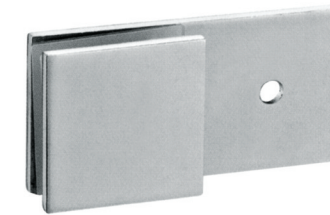

HF-9011

Glass partition brace 0°

Finish: Polish, Satin, Gold, Black
Material: Zinc alloy, Stainless Steel, Brass
Available for: 8-10mm toughened glass

HF-9012

Glass partition brace 90°single

Finish: Polish, Satin, Gold, Black
Material: Zinc alloy, Stainless Steel, Brass
Available for: 8-10mm toughened glass