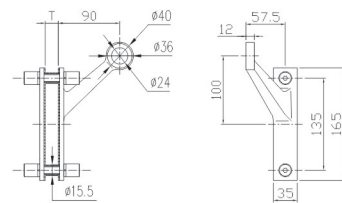

HF-LZ90

Material: Ss304/316
Finish: Pss/sss
Glass Thickness: 12-16mm