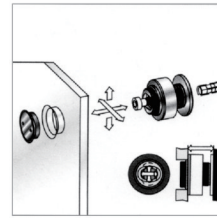

Fixed glass and wall
Adjustable single point fixing CS
Adjustable, adjustable 18mm-22mm

SDS-S510/E

Fixed glass and wall
Adjustable single point fixing CS
Adjustable, adjustable 22mm-26mm