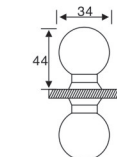

Materials: Stainless steel, Brass, Aluminum
Finish: Polish, Satin

HF-3003