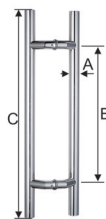

Materials: SS316, SS304, Ss201
Finish: Polish, Satin, Titanium
Pipe diameter = A, Hole distance = B, Length = C

A	Φ32	Φ32	Φ32	Φ32
B	305	400	600	800
C	450	600	800	1200