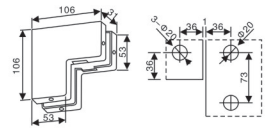

HF-60
Top Door Pivot Patch