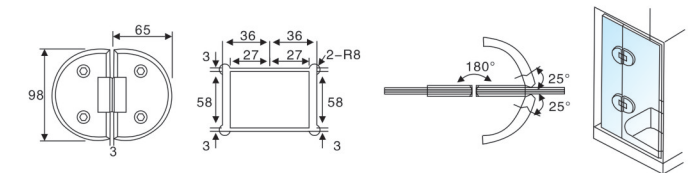

Semi-circular 180° bathroom glass clamp
Finish: Polish, Satin, Gold, Black
Material: Zinc alloy, Brass
Available for: 8-12mm toughened glass
Dimension of appearance