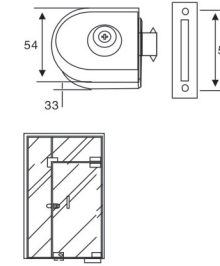

HF-25

Door thickness: 10-12mm toughened glass
Material: SS304
Finish: Polish, Satin, Gold, Black
Dimension of appearance

HF-26

GLASS DOOR LOCKS

Door thickness: 10-12mm toughened glass
Material: SS304
Finish: Polish, Satin, Gold, Black
Dimension of appearance