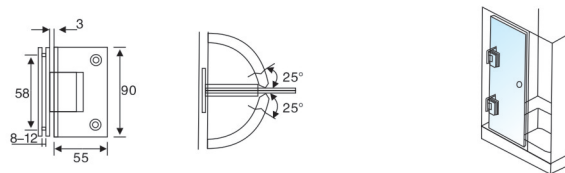

Square 90° Double opening bathroom glass clamp
Finish: Polish, Satin, Gold, Black
Material: Refined Stainless steel304/316, Zinc alloy, Brass
Available for: 8-12mm toughened glass
Dimension of appearance