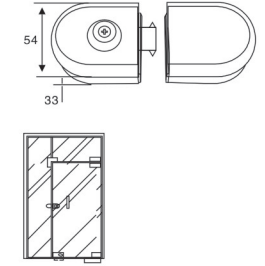

Door thickness: 10-12mm toughened glass
Material: SS304
Finish: Polish, Satin, Gold, Black
Dimension of appearance