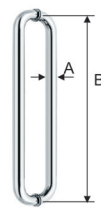

Materials: SS316, SS304, Ss201
Finish: Polish, Satin, Titanium
Pipe diameter = A, Hole distance = B