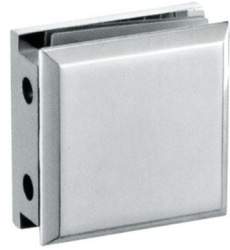

GLASS CONNECTORS

HF-9021