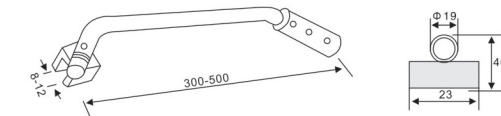

B01 Bathroom support rod