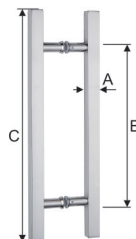

GLASS DOOR HANDLES

Hf-626/SQ/E

Materials: SS316, SS304, Ss201
Finish: Polish, Satin, Titanium
Pipe diameter = A, Hole distance = B

Size parameters

A	25x25	25x25
B1	200	250
B2	400	450

633/SQ/B

Materials: SS316, SS304, Ss201
Finish: Polish, Satin, Titanium
Pipe diameter = A, Hole distance = B, Length = C