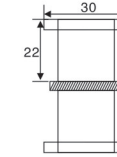

Materials: Stainless steel, Brass, Aluminum
Finish: Polish, Satin

HF-3004

Materials: Stainless steel, Brass, Aluminum
Finish: Polish, Satin