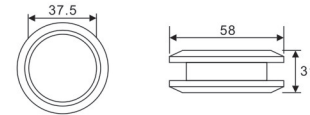

SLIDING ACCESSORIES & SPACER

SDS-S510/C

Fixed glass and wall
Adjustable single point fixing CS
Adjustable, adjustable 14mm-18mm

SDS-S510/D

Fixed glass and wall
Adjustable single point fixing CS
Adjustable, adjustable 18mm-22mm

Fixed glass and wall
Adjustable single point fixing CS
Adjustable, adjustable 22mm-26mm

Bathroom Glass Door Handle
Finish: Polish, Satin
Material: Stainless steel, Brass

B \ L	20	25	30	40	50	60	70	80	100
Φ19	20	25	30	40	50	60	70	80	100
Φ25	20	25	30	40	50	60	70	80	100
Φ30	20	25	30	40	50	60	70	80	100
Φ40	20	25	30	40	50	60	70	80	100
Φ50	20	25	30	40	50	60	70	80	100

B \ L	20	25	30	40	50	60	70	80	100
Φ19	20	25	30	40	50	60	70	80	100
Φ25	20	25	30	40	50	60	70	80	100
Φ30	20	25	30	40	50	60	70	80	100
Φ40	20	25	30	40	50	60	70	80	100
Φ50	20	25	30	40	50	60	70	80	100

Solid/Hollow		20	25	30	40	50	60	70	80	100
Φ12	22	25	30	40	50	60	70	80	100	
Φ16	20	25	30	40	50	60	70	80	100	
Φ19	20	25	30	40	50	60	70	80	100	
Φ25	20	25	30	40	50	60	70	80	100	
Φ30	20	25	30	40	50	60	70	80	100	
Φ40	20	25	30	40	50	60	70	80	100	
Φ50	20	25	30	40	50	60	70	80	100	

DOOR KNOBS

HF-3001

Materials: Stainless steel, Brass, Aluminum
Finish: Polish, Satin

Materials: Stainless steel, Brass, Aluminum
Finish: Polish, Satin

HF-3008

Materials: Stainless steel, Brass, Aluminum
Finish: Polish, Satin

HF-3003

Materials: Stainless steel, Brass, Aluminum
Finish: Polish, Satin

HF-3026

Materials: Stainless steel, Brass, Aluminum
Finish: Polish, Satin

Materials: Stainless steel, Brass, Aluminum
Finish: Polish, Satin