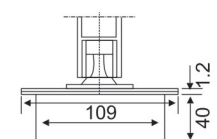

Dimension of appearance