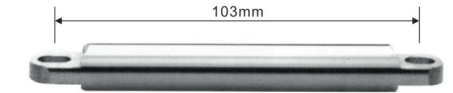

SDS-S 850/D