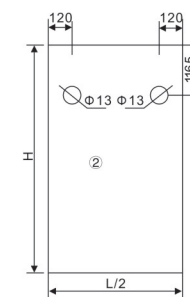

SDS-SET 01

Above application is just for reference, will be changed according to the actual scene.

30x10 installation of square pipe with jumping-proof pillar

30x10 sectional installation of square pipe with jumping-proof pillar