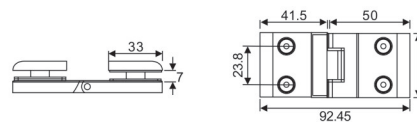

180° Double side bathroom glass clamp

Finish: Polish, Satin, Gold, Black
Material: Stainless steel, Zinc alloy, Brass
Available for: 8-12mm toughened glass
Dimension of appearance