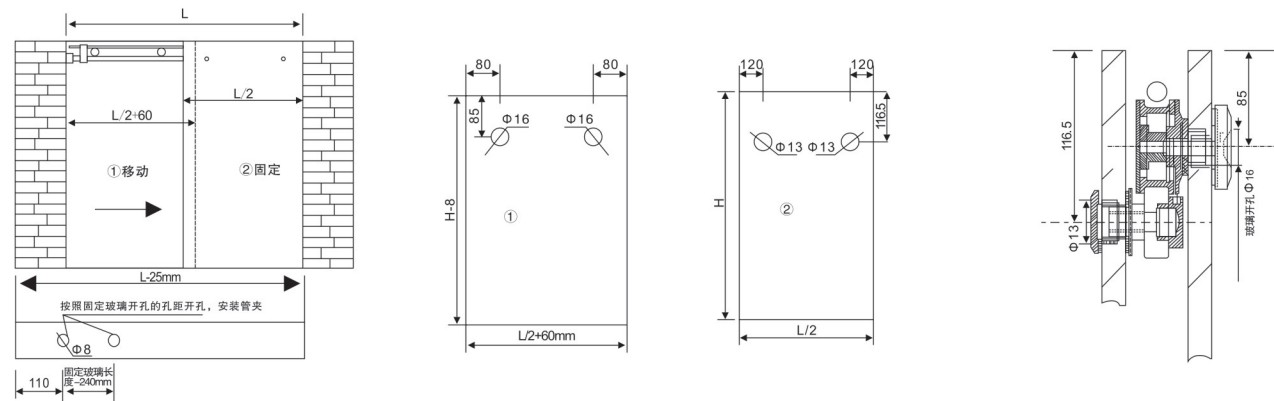

Above application is just for reference, will be changed according to the actual scene.

30x10 installation of square pipe with jumping-proof pillar

30x10 sectional installation of square pipe with jumping-proof pillar