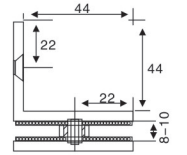

HF-9011

Glass partition brace 0°

Finish: Polish, Satin, Gold, Black
Material: Zinc alloy, Stainless Steel, Brass
Available for: 8-10mm toughened glass

HF-9012

Glass partition brace 90°single

Finish: Polish, Satin, Gold, Black
Material: Zinc alloy, Stainless Steel, Brass
Available for: 8-10mm toughened glass