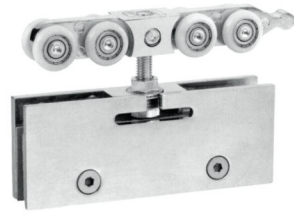

30x10 installation of square pipe with jumping-proof pillar

30x10 sectional installation of square pipe with jumping-proof pillar

SLIDING ACCESSORIES

HF-01

Glass door hanging wheel
Finish: Satin, Polish
Material: Stainless steel
Available for: All kinds of glass sliding doors
Weight bearing: 100kg/8 wheels;90kg/4 wheels