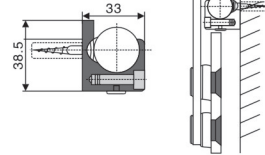

Clamp fixing for track
Material: Stainless steel
Diameter: Φ 19/ Φ 25

SDS-S 430W