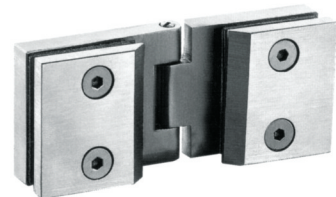

90° bathroom glass clamp

Finish: Polish, Satin, Gold, Black
Material: Stainless steel, Zinc alloy, Brass
Available for: 8-12mm toughened glass
Dimension of appearance

HF-872