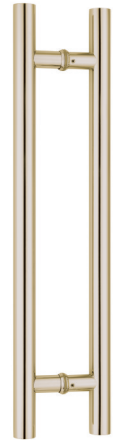

HF-9915/25/PSS/GOLD

HF-9914/25/PSS/GOLD

HF-9907/25/PSS/GOLD

HF-34/R/GOLD

HF-9011/B/GOLD

HF-9012/B/GOLD

HF-9014/B/GOLD

HF-9015/B/GOLD

HF-9016/B/GOLD

GOLD SERIES

HF-633/B/GOLD

Materials: SS316, SS304, SS201
Finish: Polish, Satin, Titanium

HF-626/D/GOLD

Materials: SS316, SS304, SS201
Finish: Polish, Satin, Titanium

Square tube 30x10

Materials: SS316, SS304, SS201
Finish: Polish, Satin, Titanium