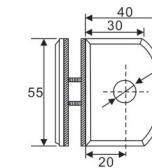

Glass connector (90° one sides)

Finish: Polish, Satin, Gold, Black
Material: Zinc alloy, SS304, Brass
Available for: 8-10mm toughened glass

HF-154