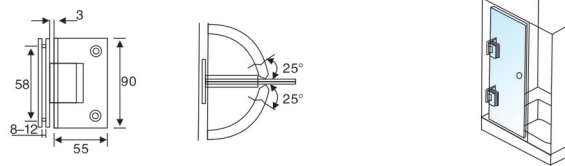

Straight edge rounded 90° double-page bathroom glass clip
Finish: Polish, Satin, Gold, Black
Material: Refined Stainless steel304/316, Zinc alloy, Brass
Available for: 8-12mm toughened glass
Dimension of appearance

HF-32/180