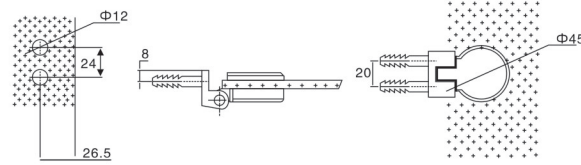

HF-852

180° bathroom glass clamp

Finish: Polish, Satin, Gold, Black
Material: Stainless steel, Zinc alloy, Brass
Available for: 8-12mm toughened glass
Dimension of appearance