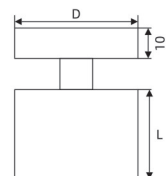

SLIDING ACCESSORIES & SPACER

SDS-S510/C

Fixed glass and wall
Adjustable single point fixing CS
Adjustable, adjustable 14mm-18mm

SDS-S510/D

Fixed glass and wall
Adjustable single point fixing CS
Adjustable, adjustable 18mm-22mm

Fixed glass and wall
Adjustable single point fixing CS
Adjustable, adjustable 22mm-26mm

Bathroom Glass Door Handle
Finish: Polish, Satin
Material: Stainless steel, Brass

B \ L	20	25	30	40	50	60	70	80	100
Φ19	20	25	30	40	50	60	70	80	100
Φ25	20	25	30	40	50	60	70	80	100
Φ30	20	25	30	40	50	60	70	80	100
Φ40	20	25	30	40	50	60	70	80	100
Φ50	20	25	30	40	50	60	70	80	100

B \ L	20	25	30	40	50	60	70	80	100
Φ19	20	25	30	40	50	60	70	80	100
Φ25	20	25	30	40	50	60	70	80	100
Φ30	20	25	30	40	50	60	70	80	100
Φ40	20	25	30	40	50	60	70	80	100
Φ50	20	25	30	40	50	60	70	80	100

Solid/Hollow		20	25	30	40	50	60	70	80	100
Φ12	22	25	30	40	50	60	70	80	100	
Φ16	20	25	30	40	50	60	70	80	100	
Φ19	20	25	30	40	50	60	70	80	100	
Φ25	20	25	30	40	50	60	70	80	100	
Φ30	20	25	30	40	50	60	70	80	100	
Φ40	20	25	30	40	50	60	70	80	100	
Φ50	20	25	30	40	50	60	70	80	100	

DOOR KNOBS

HF-3001

Materials: Stainless steel, Brass, Aluminum
Finish: Polish, Satin

Materials: Stainless steel, Brass, Aluminum
Finish: Polish, Satin

HF-3008

Materials: Stainless steel, Brass, Aluminum
Finish: Polish, Satin

HF-3003

Materials: Stainless steel, Brass, Aluminum
Finish: Polish, Satin

HF-3026

Materials: Stainless steel, Brass, Aluminum
Finish: Polish, Satin

Materials: Stainless steel, Brass, Aluminum
Finish: Polish, Satin