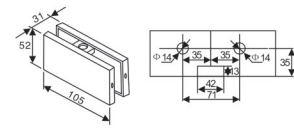

HF-67
Bottom Door Patch