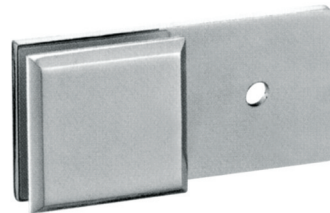

GLASS CONNECTORS

HF-9021

Glass partition brace 0°

Finish: Polish, Satin, Gold, Black
Material: Zinc alloy, Stainless Steel, Brass
Available for: 8-10mm toughened glass

HF-9022

Glass partition brace 90°single

Finish: Polish, Satin, Gold, Black
Material: Zinc alloy, Stainless Steel, Brass
Available for: 8-10mm toughened glass

HF-9023

Glass partition brace 180°single

Finish: Polish, Satin, Gold, Black
Material: Zinc alloy, Stainless Steel, Brass
Available for: 8-10mm toughened glass

HF-9024

Glass partition brace 90°double

Finish: Polish, Satin, Gold, Black
Material: Zinc alloy, Stainless Steel, Brass
Available for: 8-10mm toughened glass

HF-9025

Glass partition brace 135°double

Finish: Polish, Satin, Gold, Black
Material: Zinc alloy, Stainless Steel, Brass
Available for: 8-10mm toughened glass

HF-9026

Glass partition brace 180°double

Finish: Polish, Satin, Gold, Black
Material: Zinc alloy, Stainless Steel, Brass
Available for: 8-10mm toughened glass

GLASS CONNECTORS

Glass connector 0°

Finish: Polish, Satin, Gold, Black
Material: Zinc alloy, Stainless Steel, Brass
Available for: 8-10mm toughened glass

Glass connector (90° two sides)

Finish: Polish, Satin, Gold, Black
Material: Zinc alloy, Stainless Steel, Brass
Available for: 8-10mm toughened glass

HF-153

Glass connector (90° one sides)

Finish: Polish, Satin, Gold, Black
Material: Zinc alloy, SS304, Brass
Available for: 8-10mm toughened glass

HF-154

Glass connector (135° two sides)

Finish: Polish, Satin, Gold, Black
Material: Zinc alloy, Stainless Steel, Brass
Available for: 8-10mm toughened glass

HF-157

Glass connector (180° one sides)

Finish: Polish, Satin, Gold, Black
Material: Zinc alloy, SS304, Brass
Available for: 8-10mm toughened glass

HF-156