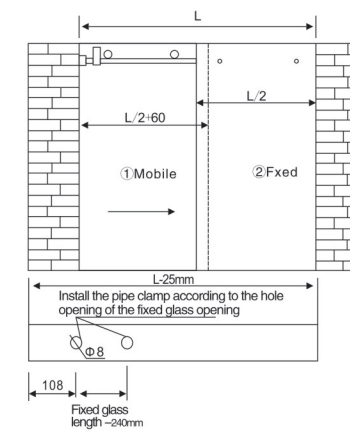

30x10 installation of square pipe with jumping-proof pillar

30x10 sectional installation of square pipe with jumping-proof pillar

SLIDING SYSTEM

SDS-SET 02

Above application is just for reference, will be changed according to the actual scene.