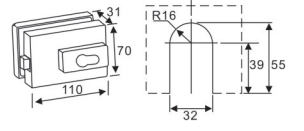

Dimension of appearance

Finish: Mirror/Satin
Material: Zinc/Brass

HF-08k

Door thickness: 10-12mm toughened glass
Material: SS304, Aluminum alloy
Finish: Polish, Satin, Gold, Black

Dimension of appearance

HF-34