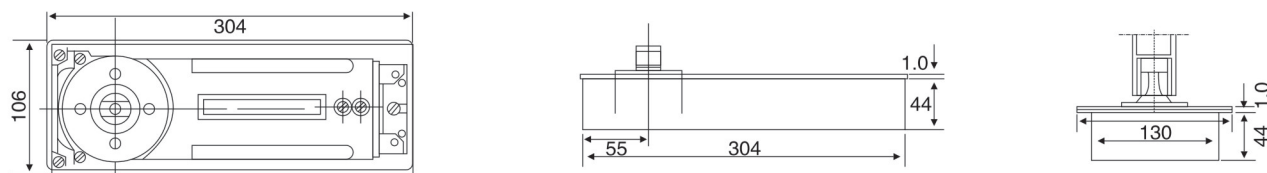

Cement Box Size: 304x106x44mm
Cover Size: 310x130mm
Front and Back Adjust ± 5 mm
Door Width: 1100/1000mm
Capacity: 130kg/100kg
Dorma/Mab

Interchangeable Spindle, Up to 50mm
Maximum Closing Time $\times 46$ s
Minimum Closing Time - 3s
90°HO or NHO
Max Open Degree 105°
D/B

Dimension of appearance