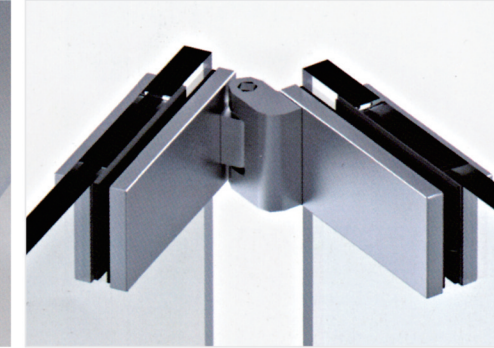

HF-020

Glass door waterproof strip
For, 8, 10, 12mm glass

HF-022-10MM

Glass door waterproof strip
For, 10mm glass

FOLDING DOOR ACCESSORIES

HF-8700-SET

HF8700A-16

Upper clip