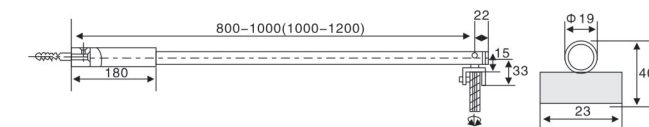

Installation illustration