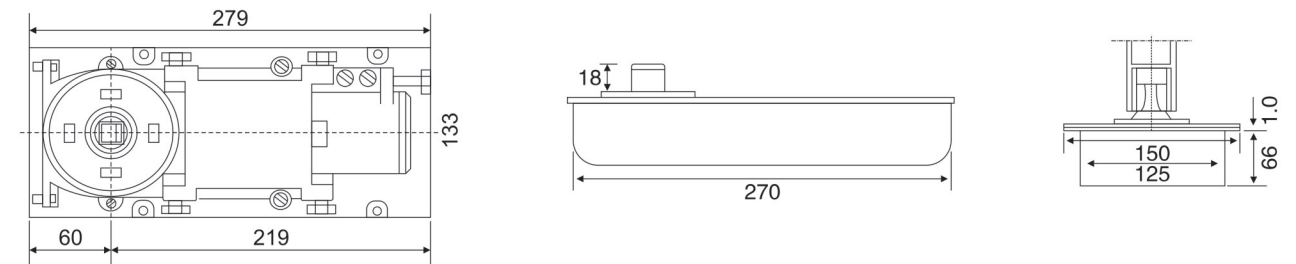

Cement Box Size: 279x133x66mm
Cover Size: 291x150mm
Front and Back Adjust ± 5 mm
Door Width: 1500mm/1300mm/1000mm
Capacity: 150kg/130kg/100kg
Dorma/Mab

Interchangeable Spindle, Up to 50mm
Maximum Closing Time $\times 46$ s
Minimum Closing Time - 3s
90°HO or NHO
Max Open Degree 105°
D/B

Dimension of appearance