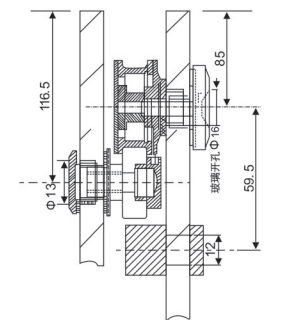

SDS-SET 01

Above application is just for reference, will be changed according to the actual scene.

30x10 installation of square pipe with jumping-proof pillar

30x10 sectional installation of square pipe with jumping-proof pillar