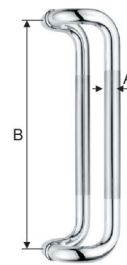

Size parameters

A	φ19	φ19	φ19	φ25	φ25	φ25
B	400	450	600	400	450	600

HF-233

Materials: SS316, SS304, SS201
Finish: Polish, Satin, Titanium
Pipe diameter = A, Hole distance = B, Length = C

Size parameters

A	φ32	φ32
B	305	400
C	450	600

HF-628

Materials: SS316, SS304, SS201
Finish: Polish, Satin, Titanium
Pipe diameter = A, Hole distance = B, Length = C

Size parameters

A	φ32	φ32	φ32
B	305	450	600

HF-334

Materials: SS316, SS304, SS201
Finish: Polish, Satin, Titanium
Pipe diameter = A, Hole distance = B, Length = C