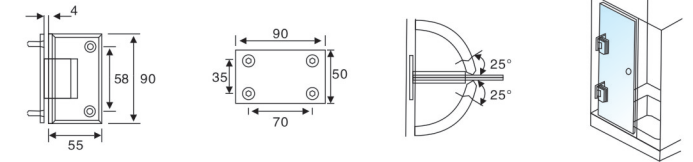

HF-961

Notice: The glass must be tempered

Installation illustration

SHOWER HINGES SERIES

SHOWER HINGES SERIES

HF-11/90

Bevel circular angle 90° Double side bathroom glass clamp
 Finish: Polish, Satin, Gold, Black
 Material: Refined Stainless steel304/316, Zinc alloy, Brass
 Available for: 8-12mm toughened glass
 Dimension of appearance