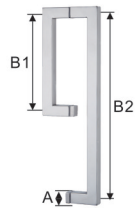

Materials: SS316, SS304, Ss201
Finish: Polish, Satin, Titanium
Pipe diameter = A, Hole distance = B

Size parameters

A	25x25	25x25
B1	200	250
B2	400	450