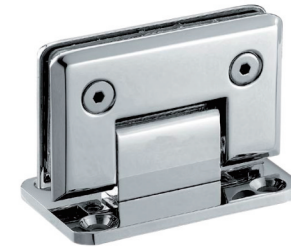

HF-961

Notice: The glass must be tempered

Installation illustration

SHOWER HINGES SERIES

SHOWER HINGES SERIES

HF-11/90

Bevel circular angle 90° Double side bathroom glass clamp
 Finish: Polish, Satin, Gold, Black
 Material: Refined Stainless steel304/316, Zinc alloy, Brass
 Available for: 8-12mm toughened glass
 Dimension of appearance