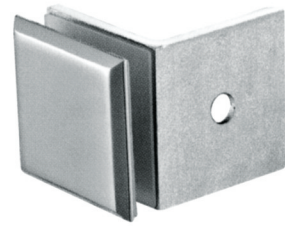

HF-9022

Glass partition brace 90°single

Finish: Polish, Satin, Gold, Black
Material: Zinc alloy, Stainless Steel, Brass
Available for: 8-10mm toughened glass