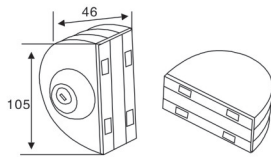

HF-51

Door thickness: 10-12mm toughened glass
Material: SS304
Finish: Polish, Satin, Gold, Black
Dimension of appearance

HF-52

Door thickness: 10-12mm toughened glass
Material: SS304
Finish: Polish, Satin, Gold, Black
Dimension of appearance