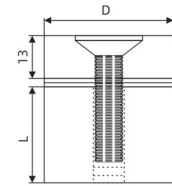

B \ L	20	25	30	40	50	60	70	80	100
Φ19	20	25	30	40	50	60	70	80	100
Φ25	20	25	30	40	50	60	70	80	100
Φ30	20	25	30	40	50	60	70	80	100
Φ40	20	25	30	40	50	60	70	80	100
Φ50	20	25	30	40	50	60	70	80	100