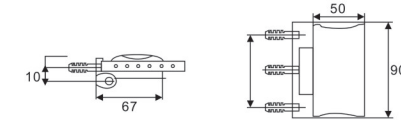

Camber 90° glass hinge
Finish: Polish, Satin, Gold, Black
Material: Refined Stainless steel, Zinc alloy, Brass
Available for: 8-12mm toughened glass
Dimension of appearance

HF-820