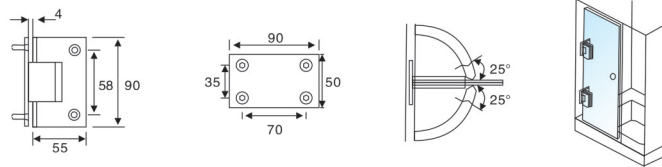

Square 90° Double side bathroom glass clamp
Finish: Polish, Satin, Gold, Black
Material: Refined Stainless steel304/316, Zinc alloy, Brass
Available for: 8-12mm toughened glass
Dimension of appearance

HF-22/90