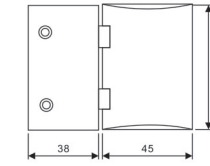

Finish: Polish, Satin, Gold, Black
Material: Refined Stainless steel304/316, Zinc alloy, Brass
Available for: 8-12mm toughened glass
Dimension of appearance

HF-51/90