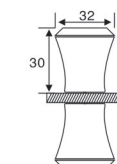

Materials: Stainless steel, Brass, Aluminum
Finish: Polish, Satin

HF-3017

Materials: Stainless steel, Brass, Aluminum
Finish: Polish, Satin