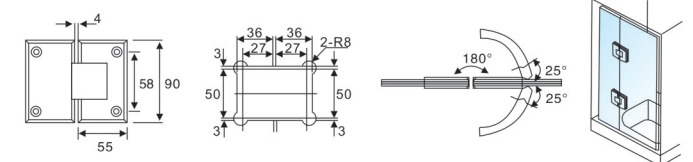

Bevel circular angle 180° bathroom glass clamp
Finish: Polish, Satin, Gold, Black
Material: Refined Stainless steel304/316, Zinc alloy, Brass
Available for: 8-12mm toughened glass
Dimension of appearance

HF-12/90