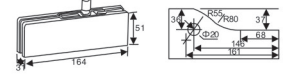

Dimension of appearance

HF-20
Top Door Pivot Patch

Door thickness: 10-12mm toughened glass
Material: SS304, Aluminum alloy
Finish: Polish, Satin, Gold, Black

Dimension of appearance

HF-30
Top Fixed Panel Pivot Patch