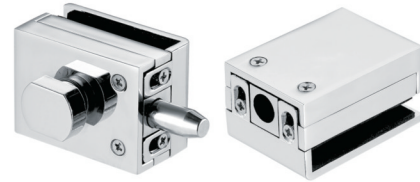

Door thickness: 10-12mm toughened glass
Material: SS304
Finish: Polish, Satin, Gold, Black
Dimension of appearance