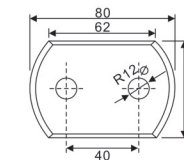

Glass connector (180° one sides)

Finish: Polish, Satin, Gold, Black
Material: Zinc alloy, SS304, Brass
Available for: 8-10mm toughened glass

HF-156