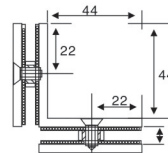

Glass partition brace 90°double

Finish: Polish, Satin, Gold, Black
Material: Zinc alloy, Stainless Steel, Brass
Available for: 8-10mm toughened glass

HF-9025