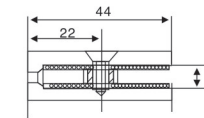

Glass partition brace 0°

Finish: Polish, Satin, Gold, Black
Material: Zinc alloy, Stainless Steel, Brass
Available for: 8-10mm toughened glass

HF-9012