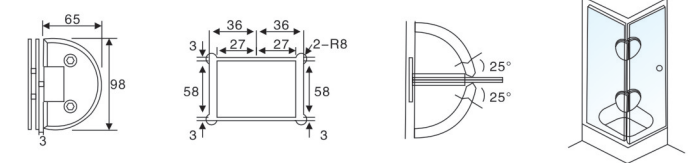

Semi-circular 90° Double side bathroom glass clamp
Finish: Polish, Satin, Gold, Black
Available for: 8-12mm toughened glass
Dimension of appearance

HF-52/180