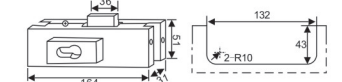

Door thickness: 10-12mm toughened glass
Material: SS304, Aluminum alloy
Finish: Polish, Satin, Gold, Black

Dimension of appearance

HF-50S/CL
Door Centre Lock Patch