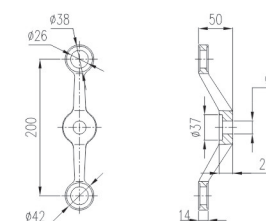

Material: Ss304/316
Finish: Pss/sss
Glass Thickness: 12-16mm

HF-200 1/2