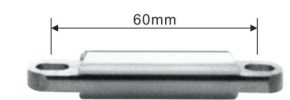

SDS-S 850/B