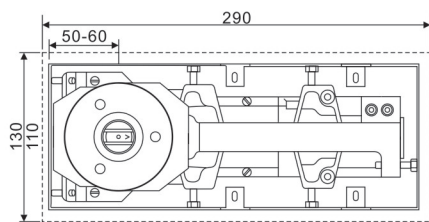

Dimension of appearance