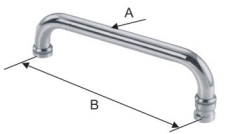

GLASS DOOR HANDLES

HF-629

Materials: SS316, SS304, SS201
Finish: Polish, Satin, Titanium
Pipe diameter = A, Hole distance = B

Size parameters

A	φ25	φ32
B	305	305

HF-621

Materials: SS316, SS304, SS201
Finish: Polish, Satin, Titanium
Pipe diameter = A, Hole distance = B