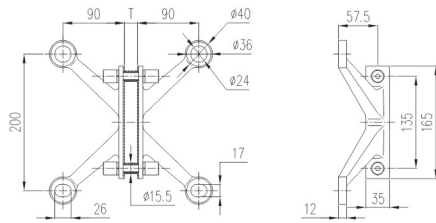

SPIDER FITTINGS

HF-LZ200X

Material: Ss304/316
Finish: Pss/sss
Glass Thickness: 12-16mm