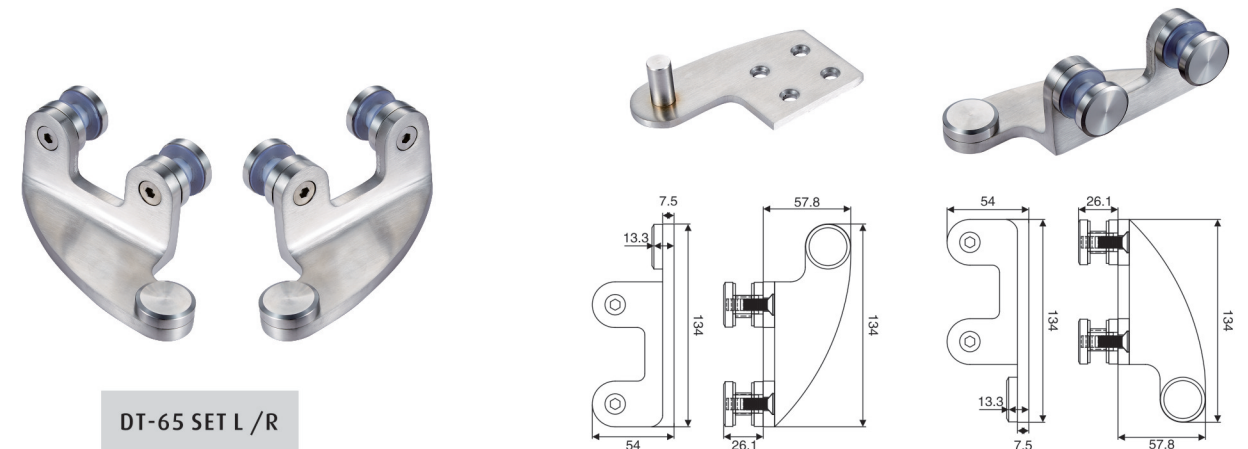

Material: Mirror/Satin
Finishing: SS304/SS316
Available for:dorma style

DT-65 SET L / R