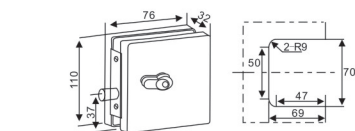

Dimension of appearance

HF-07K

Door thickness: 10-12mm toughened glass
Material: SS304, Aluminum alloy
Finish: Polish, Satin, Gold, Black

Dimension of appearance

HF-08

PATCH FITTINGS & ACCESSORIES

Door thickness: 10-12mm toughened glass
Material: SS304, Aluminum alloy
Finish: Polish, Satin, Gold, Black