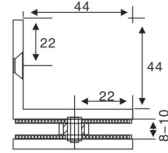

Glass partition brace 90°single

Finish: Polish, Satin, Gold, Black
Material: Zinc alloy, Stainless Steel, Brass
Available for: 8-10mm toughened glass

HF-9023