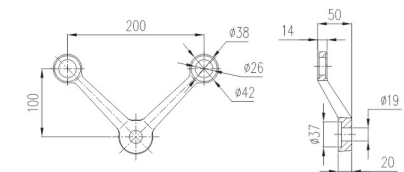

Material: Ss304/316
Finish: Pss/sss
Glass Thickness: 12-16mm

HF-200L