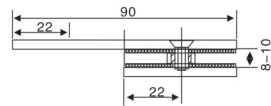

Glass partition brace 180°single

Finish: Polish, Satin, Gold, Black
Material: Zinc alloy, Stainless Steel, Brass
Available for: 8-10mm toughened glass

HF-9024