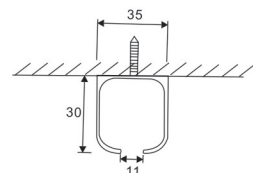

SDS-S 420A/L/R

Door stop
Material: Stainless steel
Diameter: Φ 25

SDS-S 410 D

Glass hanging wheel
Material: Stainless steel
The glass maximum weight 150kg

RSR-CY6000

Glass door hanging rail
Finish: Satin, Polish
Material: Aluminum
Available for: All kinds of glass sliding doors
Weight bearing: 100kg/8 wheels;90kg/4 wheels