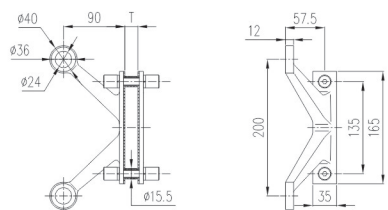

HF-LZ200 V

Material: Ss304/316
Finish: Pss/sss
Glass Thickness: 12-16mm