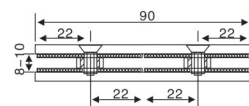

Glass partition brace 180°double

Finish: Polish, Satin, Gold, Black
Material: Zinc alloy, Stainless Steel, Brass
Available for: 8-10mm toughened glass