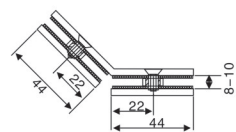

HF-9024

Glass partition brace 90°double

Finish: Polish, Satin, Gold, Black
Material: Zinc alloy, Stainless Steel, Brass
Available for: 8-10mm toughened glass

HF-9025

Glass partition brace 135°double

Finish: Polish, Satin, Gold, Black
Material: Zinc alloy, Stainless Steel, Brass
Available for: 8-10mm toughened glass