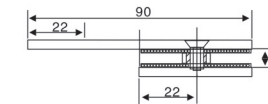

Glass partition brace 180°single

Finish: Polish, Satin, Gold, Black
Material: Zinc alloy, Stainless Steel, Brass
Available for: 8-10mm toughened glass

HF-9014