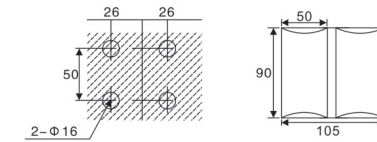

Camber 180° glass hinge
Finish: Polish, Satin, Gold, Black
Material: Refined Stainless steel, Zinc alloy, Brass
Available for: 8-12mm toughened glass
Dimension of appearance

HF-891