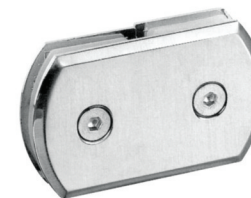

Glass connector (135° two sides)

Finish: Polish, Satin, Gold, Black
Material: Zinc alloy, Stainless Steel, Brass
Available for: 8-10mm toughened glass

HF-157