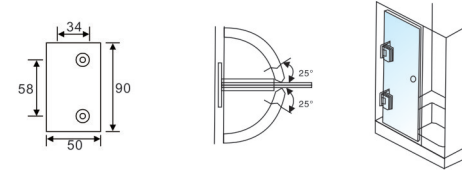

Square straight edge 0° fixed bathroom glass clamp
Finish: Polish, Satin, Gold, Black
Material: Refined Stainless steel304/316, Zinc alloy, Brass
Available for: 8-12mm toughened glass
Dimension of appearance

HF-22/180/T