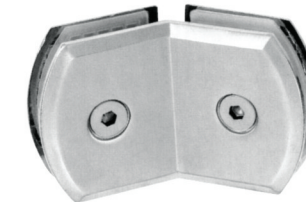

Glass connector (90° one sides)

Finish: Polish, Satin, Gold, Black
Material: Zinc alloy, SS304, Brass
Available for: 8-10mm toughened glass

HF-154

Glass connector (135° two sides)

Finish: Polish, Satin, Gold, Black
Material: Zinc alloy, Stainless Steel, Brass
Available for: 8-10mm toughened glass