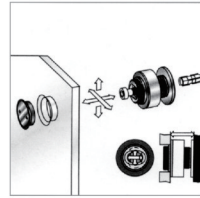

Fixed glass and wall
Adjustable single point fixing CS
Adjustable, adjustable 14mm-18mm

SDS-S510/D