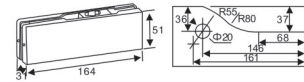

Door thickness: 10-12mm toughened glass
Material: SS304, Aluminum alloy
Finish: Polish, Satin, Gold, Black

Dimension of appearance

HF-10
Bottom Door Patch