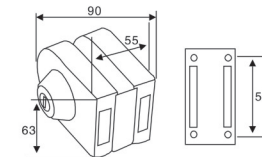

HF-35

Door thickness: 10-12mm toughened glass
Material: SS304
Finish: Polish, Satin, Gold, Black
Dimension of appearance

HF-36

Door thickness: 10-12mm toughened glass
Material: SS304
Finish: Polish, Satin, Gold, Black
Dimension of appearance