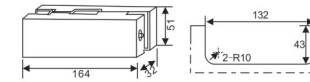

Door thickness: 10-12mm toughened glass
Material: SS304, Aluminum alloy
Finish: Polish, Satin, Gold, Black

Dimension of appearance

HF-50K
Mid Panel With Lock Slot