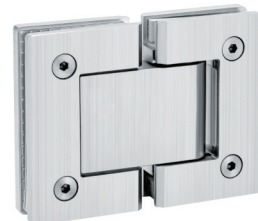

Hydraulic glass clamp
Finish: Polish, Satin, Gold, Black
Material: Refined Stainless steel304/316
Available for: 8-12mm toughened glass
Dimension of appearance

HF-11/180/PSS/HYD