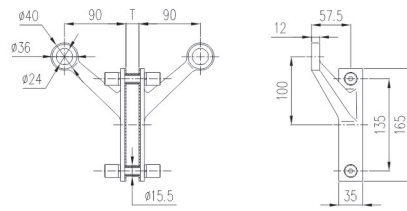

HF-LZ200L

Material: Ss304/316
Finish: Pss/sss
Glass Thickness: 12-16mm