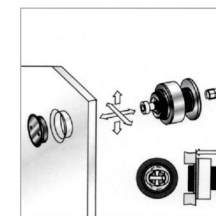

SDS-S 850/A

SDS-S 850/B

SDS-S 850/C

SDS-S 850/D

SDS-S 510/A

Fixed glass and wall
Adjustable single point fixing CS
Adjustable, adjustable 8.5-10.5mm

SDS-S 510/B

Fixed glass and wall
Adjustable single point fixing CS
Adjustable, adjustable 12.5mm-14.5mm