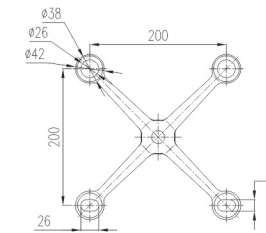

SPIDER FITTINGS

HF-200X

Material: Ss304/316
Finish: Pss/sss
Glass Thickness: 12-16mm

HF-200V