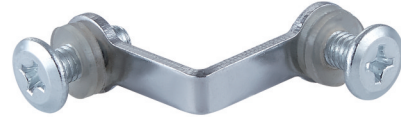

HF-2198

Glass clamp
Finish: Polish, Satin
Material: Iron
Available for: 8-10mm toughened glass

HF-2197

Glass clamp
Finish: Polish, Satin
Material: Iron
Available for: 8-10mm toughened glass

HF-2196

camber glass clamp
Finish: Polish, Satin
Material: Zinc alloy, SS304
Available for: 8-10mm toughened glass