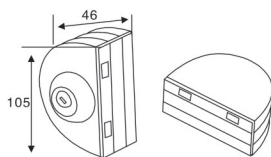

HF-23

Door thickness: 10-12mm toughened glass
Material: SS304/SS201
Finish: Polish, Satin, Gold, Black
Dimension of appearance

HF-24

Door thickness: 10-12mm toughened glass
Material: SS304
Finish: Polish, Satin, Gold, Black
Dimension of appearance