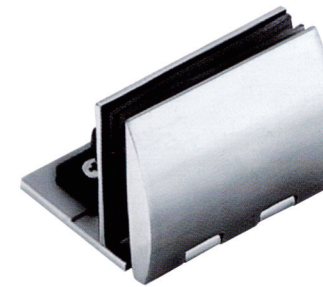

SHOWER HINGES SERIES

HF-21/104

Finish: Polish, Satin, Gold, Black
 Material: Refined Stainless steel304/316, Zinc alloy, Brass
 Available for: 8-12mm toughened glass
 Dimension of appearance

Square 90° Double side bathroom glass clamp
 Finish: Polish, Satin, Gold, Black
 Material: Refined Stainless steel304/316, Zinc alloy, Brass
 Available for: 8-12mm toughened glass
 Dimension of appearance