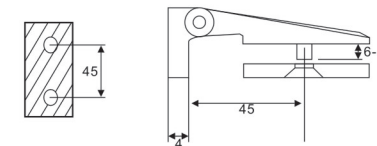

Camber 90° glass hinge
Finish: Polish, Satin, Gold, Black
Material: Refined Stainless steel, Zinc alloy, Brass
Available for: 8-12mm toughened glass
Dimension of appearance

HF-892