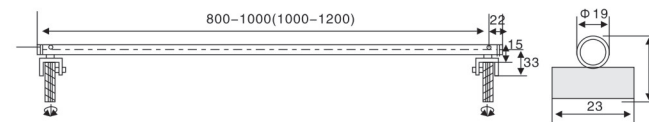

HF-961

Notice: The glass must be tempered

Installation illustration

SHOWER HINGES SERIES

SHOWER HINGES SERIES

HF-11/90

Bevel circular angle 90° Double side bathroom glass clamp
 Finish: Polish, Satin, Gold, Black
 Material: Refined Stainless steel304/316, Zinc alloy, Brass
 Available for: 8-12mm toughened glass
 Dimension of appearance