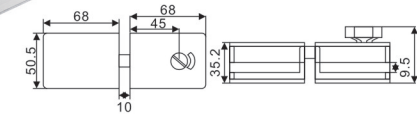

HF-378

Door thickness: 10-12mm toughened glass
Material: SS304
Finish: Polish, Satin, Gold, Black
Dimension of appearance

HF-38

Door thickness: 10-12mm toughened glass
Material: SS304
Finish: Polish, Satin, Gold, Black
Dimension of appearance