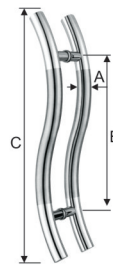

Materials: SS316, SS304, SS201
Finish: Polish, Satin, Titanium
Pipe diameter = A, Hole distance = B, Length = C

Size parameters

A	φ32	φ32
B	305	400
C	450	600