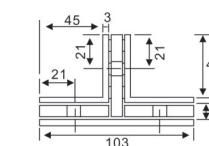

T-Style glass connector

Finish: Polish, Satin, Gold, Black
Material: Zinc alloy, Stainless Steel, Brass
Available for: 8-10mm toughened glass