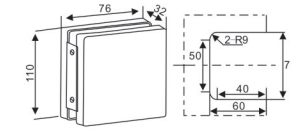

Door thickness: 10-12mm toughened glass
Material: SS304, Aluminum alloy
Finish: Polish, Satin, Gold, Black

Dimension of appearance

Finish: Mirror/Satin
Material: Zinc/Brass

HF-08k