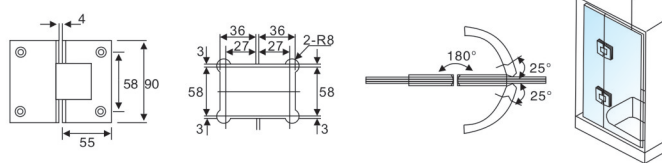

Square 180° bathroom glass clamp
Finish: Polish, Satin, Gold, Black
Material: Refined Stainless steel304/316, Zinc alloy, Brass
Available for: 8-12mm toughened glass
Dimension of appearance

HF-32/90