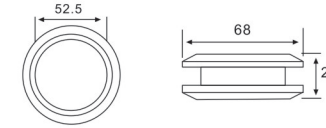

Bathroom Glass Door Handle
Finish: Polish, Satin
Material: Stainless steel, Brass

HF-840