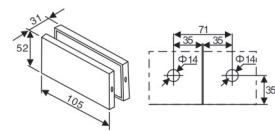

Dimension of appearance

HF-67
Bottom Door Patch

Door thickness: 10-12mm toughened glass
Material: SS304, Aluminum alloy
Finish: Polish, Satin, Gold, Black

Dimension of appearance

HF-82
Top Door Pivot Patch