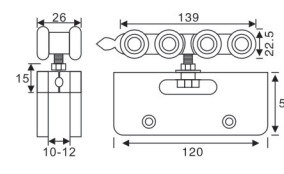

Glass hanging wheel
Finish: Satin, Polish
Material: Stainless steel
Available for: All kinds of glass sliding doors
Max door weight: 120kg
Matching 4 wheels (max door weight: 100kg)

SDS-S 430A/F