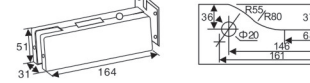

Door thickness: 10-12mm toughened glass
Material: SS304, Aluminum alloy
Finish: Polish, Satin, Gold, Black

Dimension of appearance

HF-30K
Top Fixed Panel Lock Slot Patch